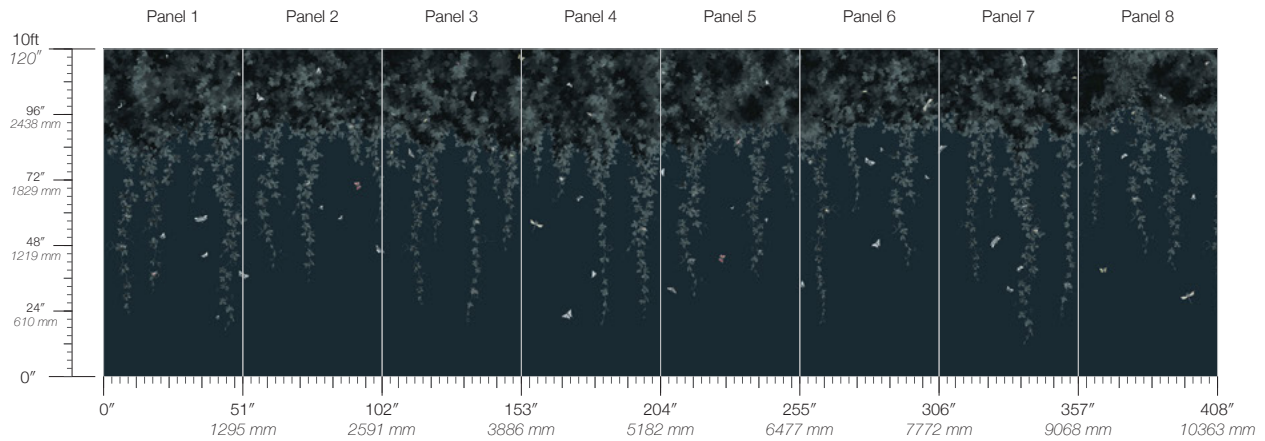

Overgrow Emilia

Suitable for residential and commercial projects

COLOR
Emilia

STOCK
Made to order

REPEAT
Non-repeating

CONTACT
sales@calicowallpaper.com
+1 718 243 1705
57 Lispenard Street
New York, NY 10013 USA

ITEM
3404

MINIMUM
1 panel

LEAD TIME
4 weeks to print

CONTENT
Type II PVC-Free TPO

MAINTENANCE
Water-based cleanser

ORIGIN
USA

DISCLAIMER
Panel maps represent mural artwork only. Reference the physical sample for color and texture.

PANEL WIDTH
51" / 1295 mm trimmed

FLAMMABILITY
ASTM E84 Adhered Class A

DETAILS
Custom options available

PANEL HEIGHT
120" / 3048 mm standard

ENVIRONMENTAL
Recycled Content, Phthalate Free
Low VOC, HPD Available

PRICE
Available upon request